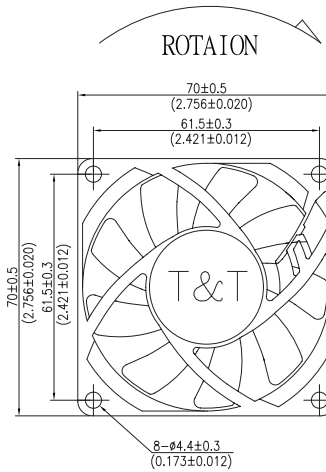

DC BRUSHLESS FAN

7015III Series (70x70x15.1/mm)

BRIEF SPECIFICATIONS

MODEL NO	RATED VOLTAGE V	OPERATING VOLTAGE V	RATED CURRENT A	ACTUAL CURRENT A	RATED POWER W	RATED SPEED RPM	MAX. AIR FLOW		MAX. STATIC AIR PRESSURE		NOISE LEVEL dBA
							CMM	CFM	mmH ₂ O	InH ₂ O	
7015L12S/B/F	12	6~13.8	0.15	0.11	1.80	2600	0.638	22.52	2.12	0.084	25.8
7015M12S/B/F	12	6~13.8	0.25	0.20	3.00	3200	0.761	26.89	3.03	0.119	31.7
7015H12S/B/F	12	6~13.8	0.40	0.25	4.80	3800	0.930	32.85	4.37	0.172	35.9