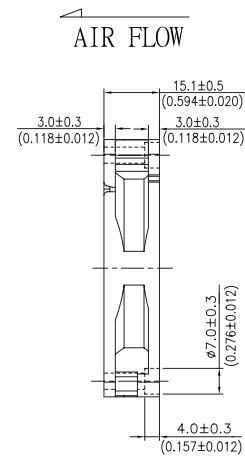

DC BRUSHLESS FAN

7015III Series (70x70x15.1/mm)

BRIEF SPECIFICATIONS

MODEL NO	RATED VOLTAGE V	OPERATING VOLTAGE V	RATED CURRENT A	ACTUAL CURRENT A	RATED POWER W	RATED SPEED RPM	MAX. AIR FLOW		MAX. STATIC AIR PRESSURE		NOISE LEVEL dBA
							CMM	CFM	mmH ₂ O	InH ₂ O	
7015L12S/B/F	12	6~13.8	0.15	0.11	1.80	2600	0.638	22.52	2.12	0.084	25.8
7015M12S/B/F	12	6~13.8	0.25	0.20	3.00	3200	0.761	26.89	3.03	0.119	31.7
7015H12S/B/F	12	6~13.8	0.40	0.25	4.80	3800	0.930	32.85	4.37	0.172	35.9