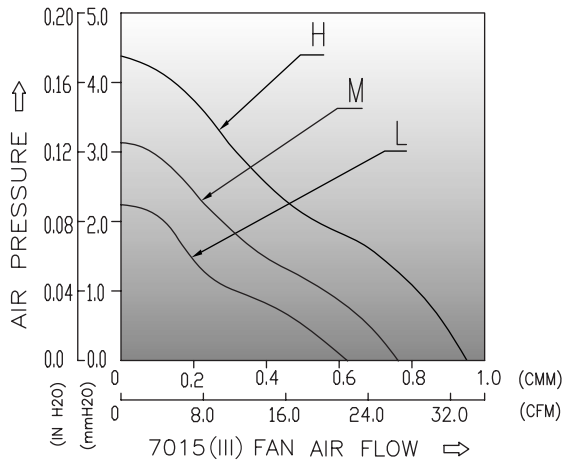

DC BRUSHLESS FAN

7015III Series (70x70x15.1/mm)

BRIEF SPECIFICATIONS

MODEL NO	RATED VOLTAGE V	OPERATING VOLTAGE V	RATED CURRENT A	ACTUAL CURRENT A	RATED POWER W	RATED SPEED RPM	MAX. AIR FLOW		MAX. STATIC AIR PRESSURE		NOISE LEVEL dBA
							CMM	CFM	mmH ₂ O	InH ₂ O	
7015L12S/B/F	12	6~13.8	0.15	0.11	1.80	2600	0.638	22.52	2.12	0.084	25.8
7015M12S/B/F	12	6~13.8	0.25	0.20	3.00	3200	0.761	26.89	3.03	0.119	31.7
7015H12S/B/F	12	6~13.8	0.40	0.25	4.80	3800	0.930	32.85	4.37	0.172	35.9