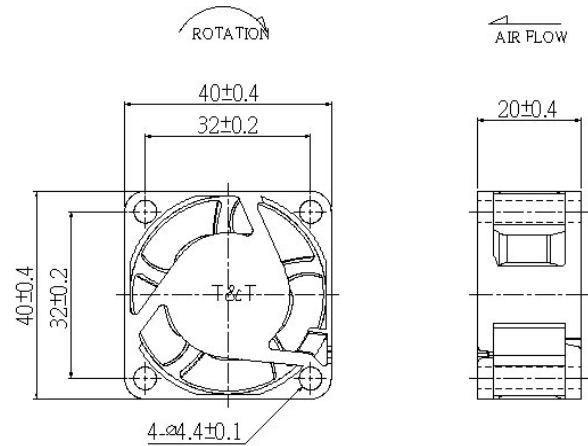

# 4020II Series (40x40x20mm)

## BRIEF SPECIFICATIONS

MODEL NO	RATED VOLTAGE V	RATED CURRENT A	ACTUAL CURRENT A	PATED POWER W	RATED SPEED RPM	MAX. AIR FLOW	MAX.STATIC AIR PRESSURE	NOISE LEVEL DBA
						CFM	mmH2O	
4020L12S	12	0.12	0.03	1.44	4000	4.32	1.85	16.778
4020M12S	12	0.16	0.04	1.92	5000	5.30	2.88	20.374
4020H12S	12	0.20	0.05	1.92	6000	6.27	3.88	24.115
4020HH12S	12	0.24	0.07	2.4	7000	7.69	5.43	27.13
4020TH12S	12	0.28	0.08	2.4	8000	8.88	7.17	32.374