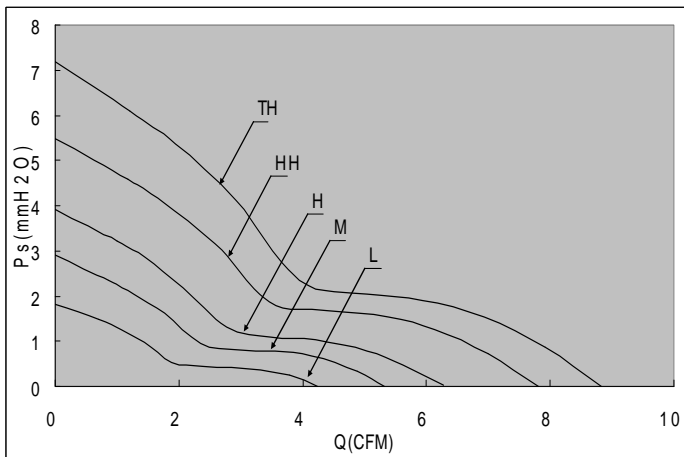

# 4020II Series (40x40x20mm)

## BRIEF SPECIFICATIONS

MODEL NO	RATED VOLTAGE V	RATED CURRENT A	ACTUAL CURRENT A	PATED POWER W	RATED SPEED RPM	MAX. AIR FLOW	MAX.STATIC AIR PRESSURE	NOISE LEVEL DBA
						CFM	mmH2O	
4020L12S	12	0.12	0.03	1.44	4000	4.32	1.85	16.778
4020M12S	12	0.16	0.04	1.92	5000	5.30	2.88	20.374
4020H12S	12	0.20	0.05	1.92	6000	6.27	3.88	24.115
4020HH12S	12	0.24	0.07	2.4	7000	7.69	5.43	27.13
4020TH12S	12	0.28	0.08	2.4	8000	8.88	7.17	32.374