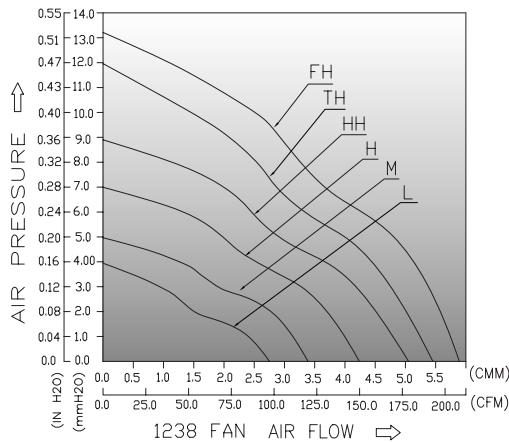

DC BRUSHLESS FAN

1238 Series (120x120x38/mm)

BRIEF SPECIFICATIONS

MODEL NO	RATED VOLTAGE V	OPERATING VOLTAGE V	RATED CURRENT A	ACTUAL CURRENT A	RATED POWER W	RATED SPEED RPM	MAX. AIR FLOW		MAX. STATIC AIR PRESSURE		NOISE LEVEL dBA
							CMM	CFM	mmH ₂ O	InH ₂ O	
1238L12B/S/F-	12	8~13.8	0.50	0.31	6.00	2000	2.752	97.19	3.94	0.155	38.4
1238M12B/S/F-	12	8~13.8	0.70	0.40	8.40	2400	3.389	119.68	4.97	0.196	42.6
1238H12B/S/F-	12	8~13.8	0.90	0.68	10.80	2800	4.237	149.64	6.99	0.275	48.2
1238HH12B-	12	8~13.8	1.50	0.88	18.00	3200	5.052	178.42	8.90	0.350	51.5
1238TH12B-	12	8~13.8	1.70	1.24	20.40	3600	5.454	192.60	11.96	0.471	54.1
1238FH12B-	12	8~13.8	1.85	1.80	22.20	4000	5.892	208.06	13.20	0.520	56.3
1238L24B/S/F-	24	12~27.6	0.30	0.16	7.20	2000	2.752	97.19	3.94	0.155	38.4
1238M24B/S/F-	24	12~27.6	0.40	0.23	9.60	2400	3.389	119.68	4.97	0.196	42.6
1238H24B/S/F-	24	12~27.6	0.50	0.40	12.00	2800	4.237	149.64	6.99	0.275	48.2
1238HH24B-	24	12~27.6	0.70	0.44	16.80	3200	5.052	178.42	8.90	0.350	51.5
1238L48B/S/F-	48	24~52.8	0.20	0.08	9.60	2000	2.752	97.19	3.94	0.155	38.4
1238M48B/S/F-	48	24~52.8	0.30	0.18	14.40	2400	3.389	119.68	4.97	0.196	42.6
1238H48B/S/F-	48	24~52.8	0.40	0.24	19.20	2800	4.237	149.64	6.99	0.275	48.2
1238HH48B-	48	24~52.8	0.50	0.31	24.00	3200	5.052	178.42	8.90	0.350	51.5