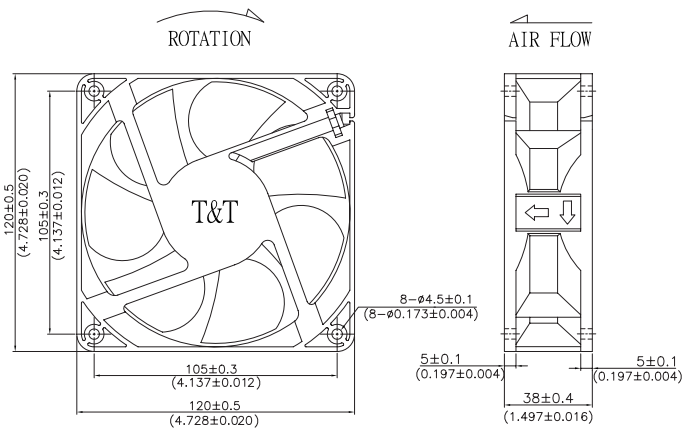

DC BRUSHLESS FAN

1238 Series (120x120x38/mm)

BRIEF SPECIFICATIONS

MODEL NO	RATED VOLTAGE V	OPERATING VOLTAGE V	RATED CURRENT A	ACTUAL CURRENT A	RATED POWER W	RATED SPEED RPM	MAX. AIR FLOW		MAX. STATIC AIR PRESSURE		NOISE LEVEL dBA
							CMM	CFM	mmH ₂ O	InH ₂ O	
1238L12B/S/F-	12	8~13.8	0.50	0.31	6.00	2000	2.752	97.19	3.94	0.155	38.4
1238M12B/S/F-	12	8~13.8	0.70	0.40	8.40	2400	3.389	119.68	4.97	0.196	42.6
1238H12B/S/F-	12	8~13.8	0.90	0.68	10.80	2800	4.237	149.64	6.99	0.275	48.2
1238HH12B-	12	8~13.8	1.50	0.88	18.00	3200	5.052	178.42	8.90	0.350	51.5
1238TH12B-	12	8~13.8	1.70	1.24	20.40	3600	5.454	192.60	11.96	0.471	54.1
1238FH12B-	12	8~13.8	1.85	1.80	22.20	4000	5.892	208.06	13.20	0.520	56.3
1238L24B/S/F-	24	12~27.6	0.30	0.16	7.20	2000	2.752	97.19	3.94	0.155	38.4
1238M24B/S/F-	24	12~27.6	0.40	0.23	9.60	2400	3.389	119.68	4.97	0.196	42.6
1238H24B/S/F-	24	12~27.6	0.50	0.40	12.00	2800	4.237	149.64	6.99	0.275	48.2
1238HH24B-	24	12~27.6	0.70	0.44	16.80	3200	5.052	178.42	8.90	0.350	51.5
1238L48B/S/F-	48	24~52.8	0.20	0.08	9.60	2000	2.752	97.19	3.94	0.155	38.4
1238M48B/S/F-	48	24~52.8	0.30	0.18	14.40	2400	3.389	119.68	4.97	0.196	42.6
1238H48B/S/F-	48	24~52.8	0.40	0.24	19.20	2800	4.237	149.64	6.99	0.275	48.2
1238HH48B-	48	24~52.8	0.50	0.31	24.00	3200	5.052	178.42	8.90	0.350	51.5