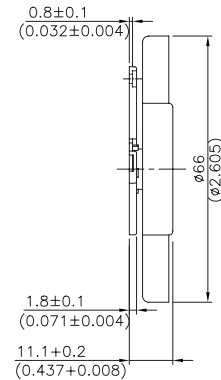

DC BRUSHLESS FAN

7010II Series (70x70x11.1/mm)

BRIEF SPECIFICATIONS

MODEL NO	RATED VOLTAGE V	OPERATING VOLTAGE V	RATED CURRENT A	ACTUAL CURRENT A	RATED POWER W	RATED SPEED RPM	MAX. AIR FLOW		MAX. STATIC AIR PRESSURE		NOISE LEVEL dBA
							CMM	CFM	mmH ₂ O	InH ₂ O	
7010L12S/B/C/F	12	9~13.8	0.20	0.04	2.40	1500	0.098	3.45	2.14	0.084	23.1
7010M12S/B/C/F	12	6~13.8	0.25	0.10	3.00	2000	0.168	5.95	4.45	0.175	24.0
7010H12S/B/C/F	12	6~13.8	0.30	0.14	3.60	2500	0.193	6.82	8.00	0.315	28.8
7010HH12S/B/C/F	12	6~13.8	0.39	0.15	4.68	3000	0.207	7.32	11.30	0.445	32.6
7010TH12B/C-	12	6~13.8	0.44	0.25	5.28	3500	0.252	8.88	14.96	0.589	36.7