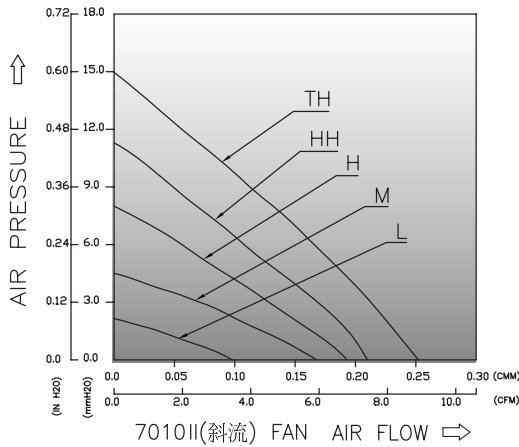

DC BRUSHLESS FAN

7010II Series (70x70x11.1/mm)

BRIEF SPECIFICATIONS

MODEL NO	RATED VOLTAGE V	OPERATING VOLTAGE V	RATED CURRENT A	ACTUAL CURRENT A	RATED POWER W	RATED SPEED RPM	MAX. AIR FLOW		MAX. STATIC AIR PRESSURE		NOISE LEVEL dBA
							CMM	CFM	mmH ₂ O	InH ₂ O	
7010L12S/B/C/F	12	9~13.8	0.20	0.04	2.40	1500	0.098	3.45	2.14	0.084	23.1
7010M12S/B/C/F	12	6~13.8	0.25	0.10	3.00	2000	0.168	5.95	4.45	0.175	24.0
7010H12S/B/C/F	12	6~13.8	0.30	0.14	3.60	2500	0.193	6.82	8.00	0.315	28.8
7010HH12S/B/C/F	12	6~13.8	0.39	0.15	4.68	3000	0.207	7.32	11.30	0.445	32.6
7010TH12B/C-	12	6~13.8	0.44	0.25	5.28	3500	0.252	8.88	14.96	0.589	36.7