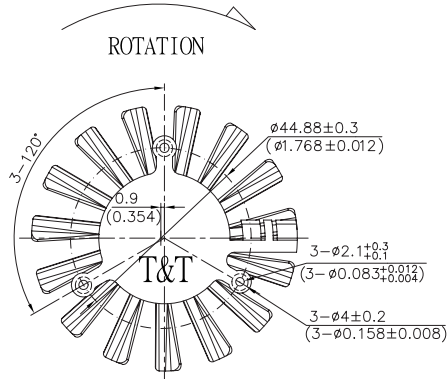

DC BRUSHLESS FAN

7010II Series (70x70x11.1/mm)

BRIEF SPECIFICATIONS

MODEL NO	RATED VOLTAGE V	OPERATING VOLTAGE V	RATED CURRENT A	ACTUAL CURRENT A	RATED POWER W	RATED SPEED RPM	MAX. AIR FLOW		MAX. STATIC AIR PRESSURE		NOISE LEVEL dBA
							CMM	CFM	mmH ₂ O	InH ₂ O	
7010L12S/B/C/F	12	9~13.8	0.20	0.04	2.40	1500	0.098	3.45	2.14	0.084	23.1
7010M12S/B/C/F	12	6~13.8	0.25	0.10	3.00	2000	0.168	5.95	4.45	0.175	24.0
7010H12S/B/C/F	12	6~13.8	0.30	0.14	3.60	2500	0.193	6.82	8.00	0.315	28.8
7010HH12S/B/C/F	12	6~13.8	0.39	0.15	4.68	3000	0.207	7.32	11.30	0.445	32.6
7010TH12B/C-	12	6~13.8	0.44	0.25	5.28	3500	0.252	8.88	14.96	0.589	36.7

Data Change Subject To Without Notice