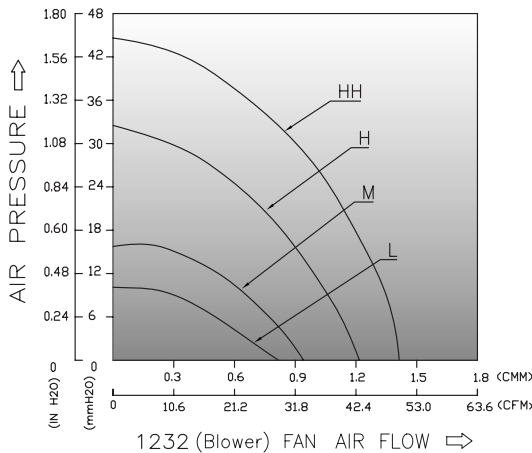

# DC BRUSHLESS FAN

B1232 Series (120x120x32/mm)

## BRIEF SPECIFICATIONS

MODEL NO	RATED VOLTAGE V	OPERATING VOLTAGE V	RATED CURRENT A	ACTUAL CURRENT A	RATED POWER W	RATED SPEED RPM	MAX. AIR FLOW		MAX. STATIC AIR PRESSURE		NOISE LEVEL dBA
							CMM	CFM	mmH <sub>2</sub> O	InH <sub>2</sub> O	
B1232L12B-	12	8~13.8	0.36	0.34	4.32	2000	0.819	28.92	10.10	0.398	47.9
B1232M12B-	12	8~13.8	0.80	0.63	9.60	2500	0.943	33.30	16.10	0.634	52.3
B1232H12B-	12	8~13.8	1.35	1.01	16.20	3000	1.246	44.01	32.90	1.295	56.1
B1232HH12B-	12	8~13.8	1.90	1.60	22.80	3500	1.402	49.52	45.70	1.799	60.9
B1232L24B-	24	12~27.6	0.24	0.20	5.76	2000	0.819	28.92	10.10	0.398	47.9
B1232M24B-	24	12~27.6	0.34	0.30	8.16	2500	0.943	33.30	16.10	0.634	52.3
B1232H24B-	24	12~27.6	0.90	0.81	21.60	3000	1.246	44.01	32.90	1.295	56.1
B1232HH24B-	24	12~27.6	1.20	1.02	28.80	3500	1.402	49.52	45.70	1.799	60.9
B1232L48B-	48	24~52.8	0.15	0.13	7.20	2000	0.819	28.92	10.10	0.398	47.9
B1232M48B-	48	24~52.8	0.24	0.20	11.52	2500	0.943	33.30	16.10	0.634	52.3
B1232H48B-	48	24~52.8	0.75	0.69	36.00	3000	1.246	44.01	32.90	1.295	56.1
B1232HH48B-	48	24~52.8	0.95	0.83	45.60	3500	1.402	49.52	45.70	1.799	60.9