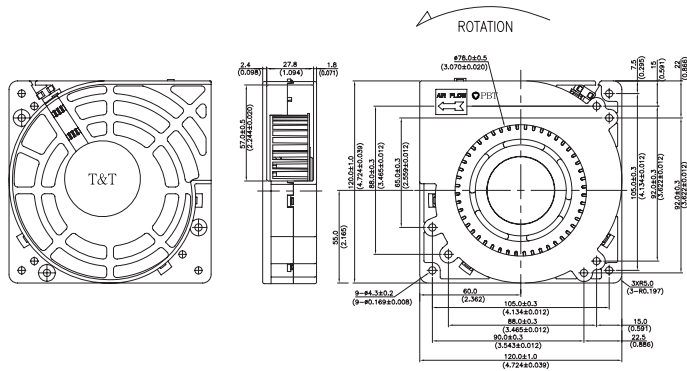

# DC BRUSHLESS FAN

B1232 Series (120x120x32/mm)

## BRIEF SPECIFICATIONS

MODEL NO	RATED VOLTAGE V	OPERATING VOLTAGE V	RATED CURRENT A	ACTUAL CURRENT A	RATED POWER W	RATED SPEED RPM	MAX. AIR FLOW		MAX. STATIC AIR PRESSURE		NOISE LEVEL dBA
							CMM	CFM	mmH <sub>2</sub> O	InH <sub>2</sub> O	
B1232L12B-	12	8~13.8	0.36	0.34	4.32	2000	0.819	28.92	10.10	0.398	47.9
B1232M12B-	12	8~13.8	0.80	0.63	9.60	2500	0.943	33.30	16.10	0.634	52.3
B1232H12B-	12	8~13.8	1.35	1.01	16.20	3000	1.246	44.01	32.90	1.295	56.1
B1232HH12B-	12	8~13.8	1.90	1.60	22.80	3500	1.402	49.52	45.70	1.799	60.9
B1232L24B-	24	12~27.6	0.24	0.20	5.76	2000	0.819	28.92	10.10	0.398	47.9
B1232M24B-	24	12~27.6	0.34	0.30	8.16	2500	0.943	33.30	16.10	0.634	52.3
B1232H24B-	24	12~27.6	0.90	0.81	21.60	3000	1.246	44.01	32.90	1.295	56.1
B1232HH24B-	24	12~27.6	1.20	1.02	28.80	3500	1.402	49.52	45.70	1.799	60.9
B1232L48B-	48	24~52.8	0.15	0.13	7.20	2000	0.819	28.92	10.10	0.398	47.9
B1232M48B-	48	24~52.8	0.24	0.20	11.52	2500	0.943	33.30	16.10	0.634	52.3
B1232H48B-	48	24~52.8	0.75	0.69	36.00	3000	1.246	44.01	32.90	1.295	56.1
B1232HH48B-	48	24~52.8	0.95	0.83	45.60	3500	1.402	49.52	45.70	1.799	60.9